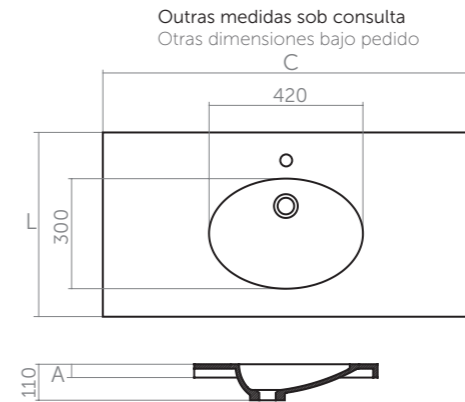

LVE005

C	L	A
1000mm	500mm	36mm
1200mm	500mm	36mm

LVE006

C	L	A
1000mm	500mm	36mm
1200mm	500mm	36mm
1000mm	455mm	12mm
1200mm	455mm	12mm

LVE007

C	L	A
800mm	500mm	36mm
1000mm	500mm	36mm
1200mm	500mm	36mm
800mm	455mm	12mm
1000mm	455mm	12mm
1200mm	455mm	12mm

LAVATÓRIOS SUSPENSOS

LAVABOS DE PARED

CONTROLBATH - LAVATÓRIOS SUSPENSOS

LVS001

C	L	A
800mm	500mm	72mm
1000mm	500mm	72mm
1200mm	500mm	72mm

LVS002

C	L	A
1000mm	500mm	72mm
1200mm	500mm	72mm

LVS005