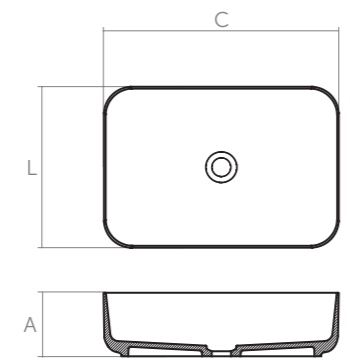

LVP007

C	L	A
395mm	395mm	160mm

LVP009

C 600mm
L 380mm
A 160mm

B-100

LVP010

C 550mm
L 380mm
A 150mm

B-100

LVP011

C 55mm
L 420mm
A 140mm

B-100

LVC002

C 425mm
L 425mm
A 910mm

B-100

BANHEIRAS E BASES DE DUCHE

BAÑERAS Y PLATOS DE DUCHA