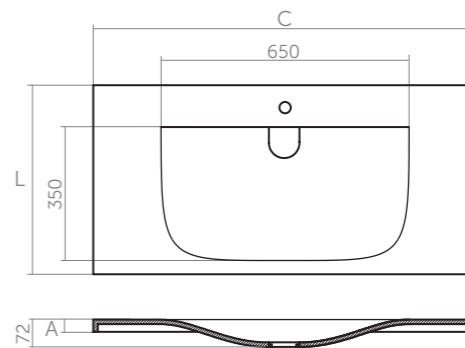

CONTROLBATH - LAVATÓRIOS DE ENCASTRAR

LVE001

Outras cores e medidas sob consulta
Otros colores y dimensiones bajo pedido

C	L	A
800mm	500mm	36mm
1000mm	500mm	36mm
1200mm	500mm	36mm
800mm	455mm	12mm
1000mm	455mm	12mm
1200mm	455mm	12mm

LVE002

Outras cores e medidas sob consulta
Otros colores y dimensiones bajo pedido

C	L	A
1000mm	500mm	36mm
1200mm	500mm	36mm
1000mm	455mm	12mm
1200mm	455mm	12mm

LVE004

C	L	A
800mm	500mm	36mm
1000mm	500mm	36mm
1200mm	500mm	36mm
800mm	455mm	12mm
1000mm	455mm	12mm
1200mm	455mm	12mm