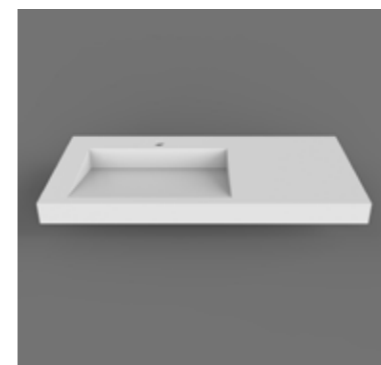

LVE005

C	L	A
1000mm	500mm	36mm
1200mm	500mm	36mm

LVE006

C	L	A
1000mm	500mm	36mm
1200mm	500mm	36mm
1000mm	455mm	12mm
1200mm	455mm	12mm

LVE007

C	L	A
800mm	500mm	36mm
1000mm	500mm	36mm
1200mm	500mm	36mm
800mm	455mm	12mm
1000mm	455mm	12mm
1200mm	455mm	12mm

LAVATÓRIOS SUSPENSOS

LAVABOS DE PARED

CONTROLBATH - LAVATÓRIOS SUSPENSOS

LVS001

C	L	A
800mm	500mm	72mm
1000mm	500mm	72mm
1200mm	500mm	72mm

LVS002

C	L	A
1000mm	500mm	72mm
1200mm	500mm	72mm

LVS005