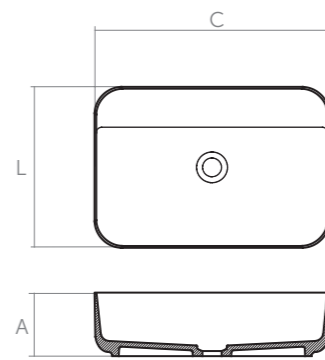

LVP007

C	L	A
395mm	395mm	160mm

LVP009

C 600mm
L 380mm
A 160mm

B-100

LVP010

C 550mm
L 380mm
A 150mm

B-100

LVP011

C 55mm
L 420mm
A 140mm

B-100

LVC002

C 425mm
L 425mm
A 910mm

B-100

BANHEIRAS E BASES DE DUCHE

BAÑERAS Y PLATOS DE DUCHA