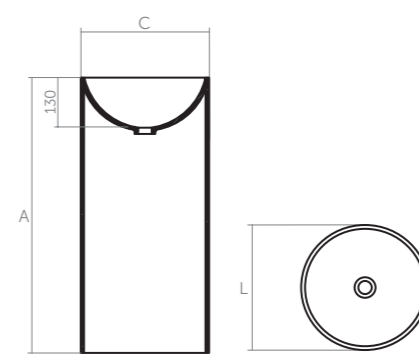

LVP007

C	L	A
395mm	395mm	160mm

LVP009

C 600mm
L 380mm
A 160mm

B-100

LVP010

C 550mm
L 380mm
A 150mm

B-100

LVP011

C 55mm
L 420mm
A 140mm

B-100

LVC002

C 425mm
L 425mm
A 910mm

B-100

BANHEIRAS E BASES DE DUCHE

BAÑERAS Y PLATOS DE DUCHA

CONTROLBATH - BANHEIRAS E BASES DE DUCHE

BA004

C	L	A
1650mm	750mm	500mm

B-100

BD001

Outras cores e medidas sob consulta
Otros colores y dimensiones bajo pedido

C	L	A
1200mm	750mm	24mm
1400mm	750mm	24mm
1600mm	800mm	24mm
1700mm	850mm	24mm