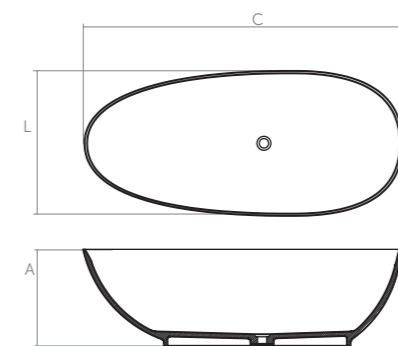

LVP007

C	L	A
395mm	395mm	160mm

LVP009

C 600mm
L 380mm
A 160mm

B-100

LVP010

C 550mm
L 380mm
A 150mm

B-100

LVP011

C 55mm
L 420mm
A 140mm

B-100

LVC002

C 425mm
L 425mm
A 910mm

B-100

BANHEIRAS E BASES DE DUCHE

BAÑERAS Y PLATOS DE DUCHA

CONTROLBATH - BANHEIRAS E BASES DE DUCHE

BA004

C	L	A
1650mm	750mm	500mm

B-100

BD001

Outras cores e medidas sob consulta
Otros colores y dimensiones bajo pedido

C	L	A
1200mm	750mm	24mm
1400mm	750mm	24mm
1600mm	800mm	24mm
1700mm	850mm	24mm